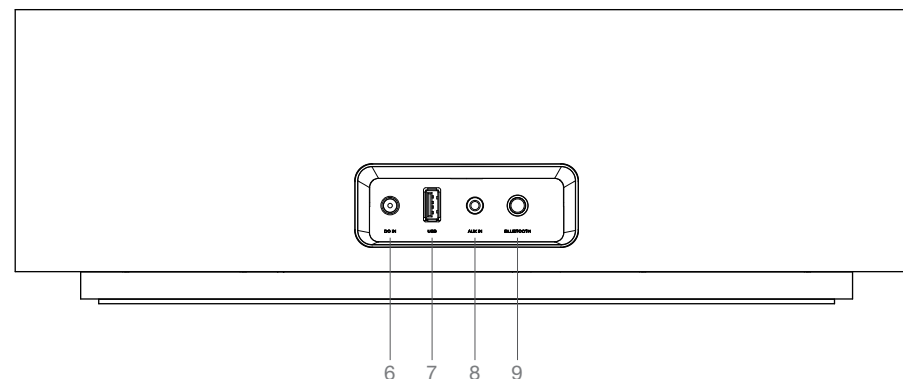

功能操作說明

項目	名稱	說明
6	DC IN	電源輸入DC 24V 2.5A，連接電源線至音響系統後方此孔即可開機。
7	USB	可供 iPod / iPhone / iPad / Android 手持式裝置充電之用途。
8	AUX IN	連接3.5mm音源線至音響系統後方此孔，另一端則與您的桌上型電腦、筆記型電腦及其他音樂播放器的耳機輸出孔連結。(如藉由藍牙播放音樂則無需再連結音源線)
9	BLUETOOTH	當要換不同的音樂播放裝置時，按此藍牙重新配對鍵，可斷掉原本連接的播放器，重新配對另一裝置。 在手持式裝置上的搜索名稱為AW2020，在藍牙配對連結時，面板LED指示燈會以閃爍藍燈方式呈現。